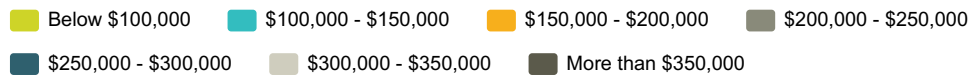

Q2 FORCE SIZE - LARGE: Chief of Police/Chief Constable Salary

Answered: 9 Skipped: 0