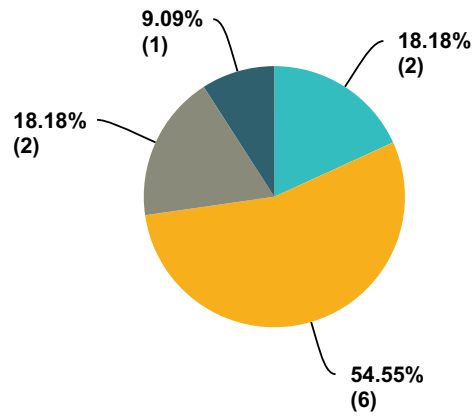

Q2 FORCE SIZE - MEDIUM: Chief of Police/Chief Constable Salary

Answered: 11 Skipped: 0