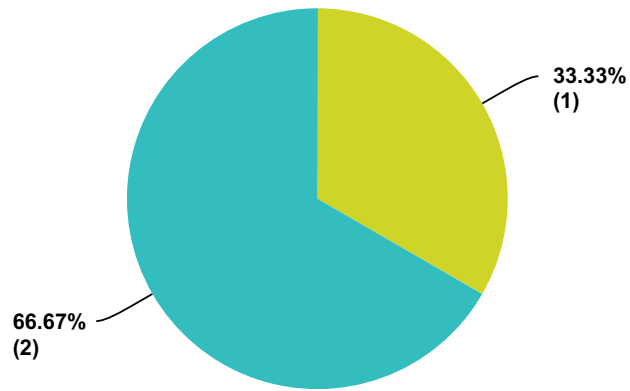

Q2 FORCE SIZE - FIRST NATIONS: Chief of Police/Chief Constable Salary

Answered: 3 Skipped: 0