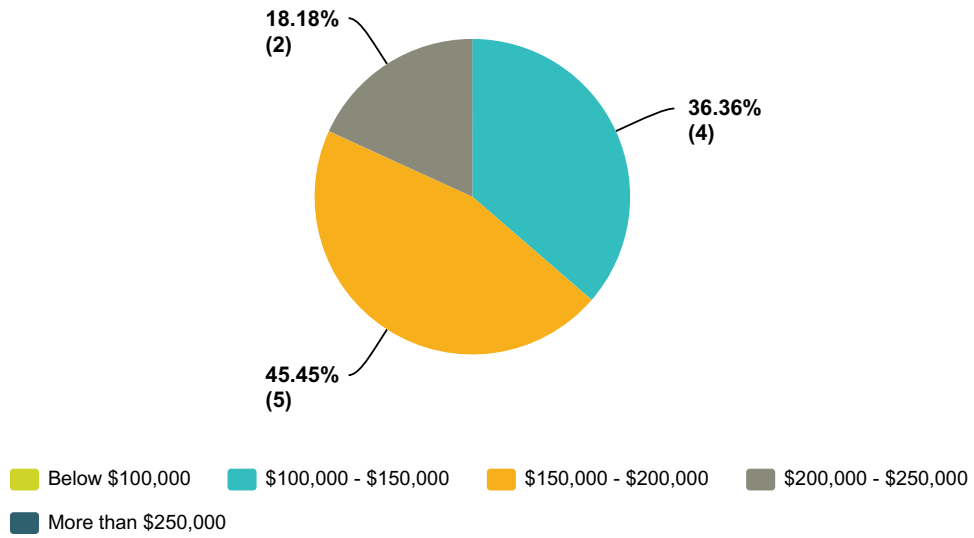

Answered: 11 Skipped: 0

Q3 FORCE SIZE - MEDIUM: Deputy Chiefs/Deputy Chief Constable Salary

Answered: 11 Skipped: 0

Q2 FORCE SIZE - SMALL: Chief of Police/Chief Constable Salary

Answered: 14 Skipped: 0

Below \$100,000 \$100,000 - \$150,000 \$150,000 - \$200,000 \$200,000 - \$250,000
\$250,000 - \$300,000 \$300,000 - \$350,000 More than \$350,000