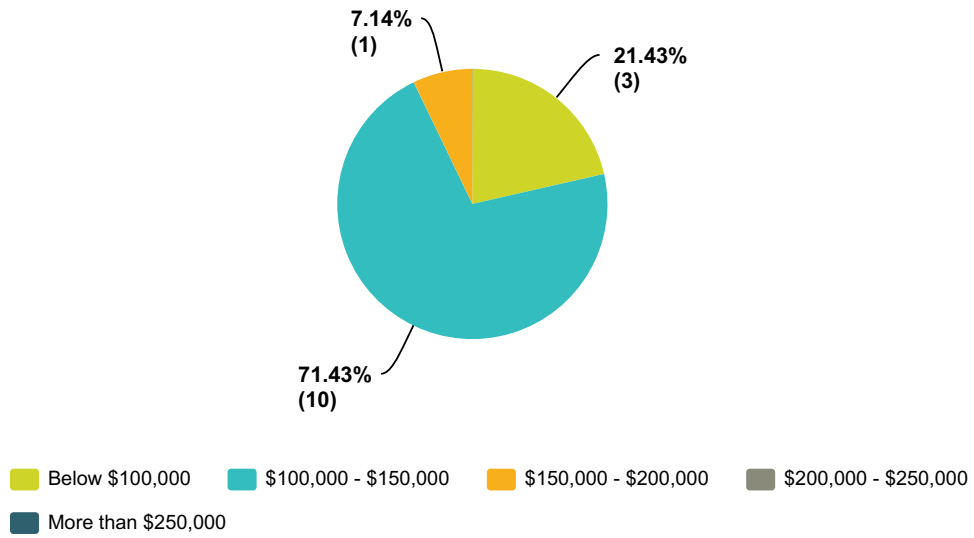

Q3 FORCE SIZE - SMALL: Deputy Chiefs/Deputy Chief Constable Salary

Answered: 14 Skipped: 0