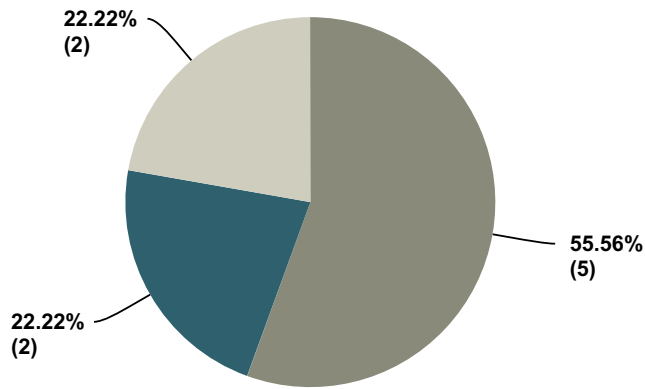

Q2 FORCE SIZE - LARGE: Chief of Police/Chief Constable Salary

Answered: 9 Skipped: 0

Q3 FORCE SIZE - LARGE: Deputy Chiefs/Deputy Chief Constable Salary

Answered: 9 Skipped: 0

Q2 FORCE SIZE - MEDIUM: Chief of Police/Chief Constable Salary

Answered: 11 Skipped: 0

Q3 FORCE SIZE - MEDIUM: Deputy Chiefs/Deputy Chief Constable Salary

Answered: 11 Skipped: 0

Q2 FORCE SIZE - SMALL: Chief of Police/Chief Constable Salary

Answered: 14 Skipped: 0

Below \$100,000 \$100,000 - \$150,000 \$150,000 - \$200,000 \$200,000 - \$250,000
\$250,000 - \$300,000 \$300,000 - \$350,000 More than \$350,000