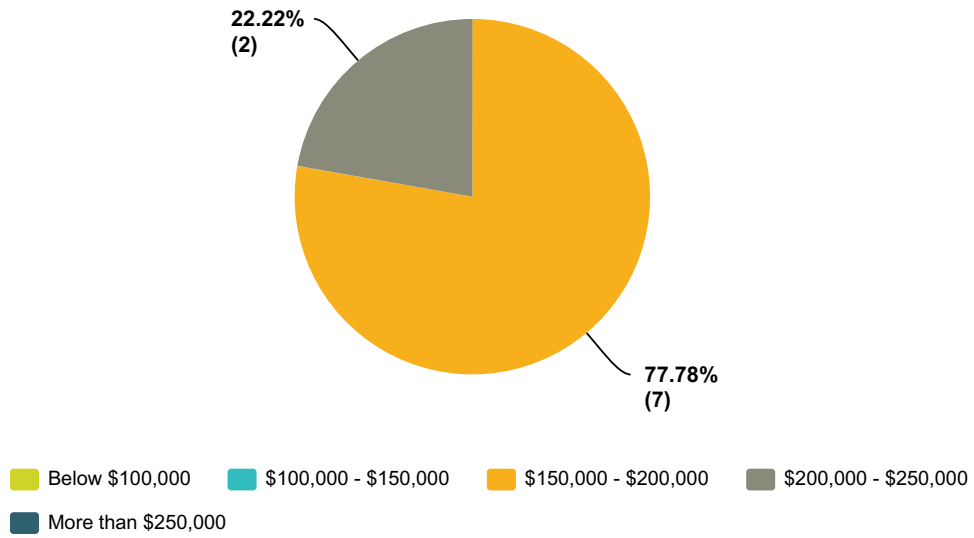

Q3 FORCE SIZE - LARGE: Deputy Chiefs/Deputy Chief Constable Salary

Answered: 9 Skipped: 0