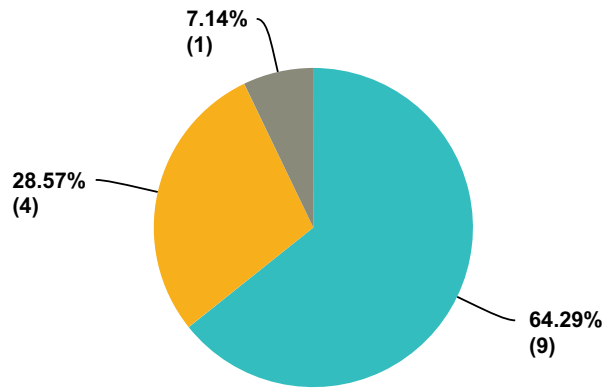

Answered: 11 Skipped: 0

Q3 FORCE SIZE - MEDIUM: Deputy Chiefs/Deputy Chief Constable Salary

Answered: 11 Skipped: 0

Q2 FORCE SIZE - SMALL: Chief of Police/Chief Constable Salary

Answered: 14 Skipped: 0

Below \$100,000 \$100,000 - \$150,000 \$150,000 - \$200,000 \$200,000 - \$250,000
\$250,000 - \$300,000 \$300,000 - \$350,000 More than \$350,000